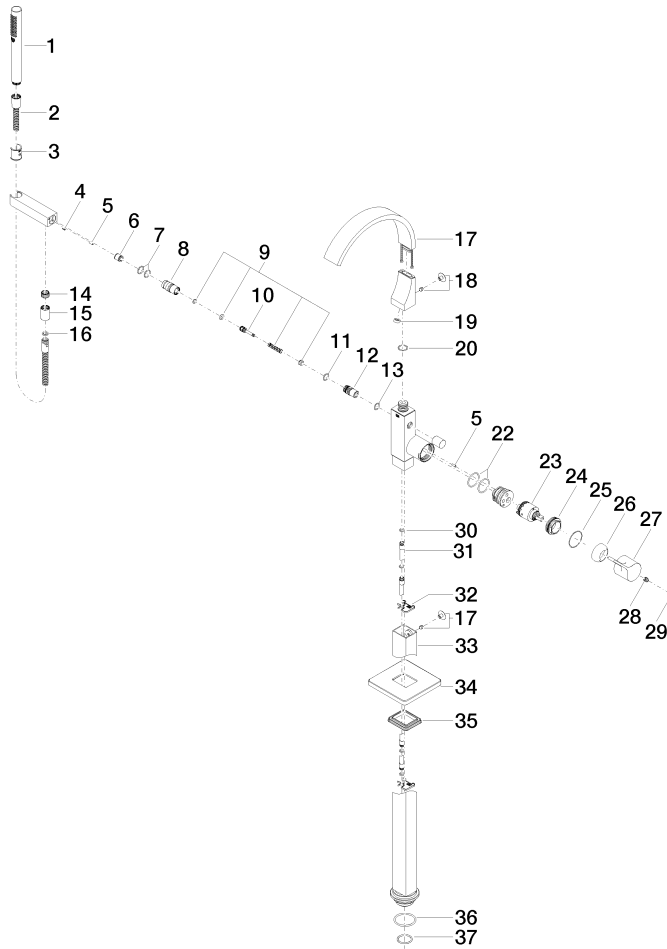

CYO Single-lever bath mixer with stand pipe for free-standing assembly with hand shower set - Brushed Platinum

CYO

25 863 811

Parts for other finishes can be found here: [Chrome](#)

CYO Single-lever bath mixer with stand pipe for free-standing assembly with hand shower set - Brushed Platinum

CYO

25 863 811

Spare parts list

No.	Item Number	Name	Quantity used	Delivery time
1	90 12 11 140 30-06	shower	1	10
2	90 30 02 072 00-06	Metal shower hose 1/2" x 3/8" x 1250 mm - Brushed Platinum	1	10
3	09 18 40 118 90	sleeve	1	2
4	09 31 11 058 90	pin	1	2
5	09 31 11 040 90	pin	3	2
6	90 23 01 141 00 90	back-flow preventer	1	2
7	90 14 10 010 00 90	seal	2	2
8	09 24 03 130-00	nipple	1	10
9	90 16 02 023 00 90	spring	1	2
10	09 31 09 094 20-06	pull-rod	1	10
11	90 14 10 055 00 90	seal	1	2
12	09 21 34 080-06	nipple	1	10
13	90 14 10 033 00 90	seal	1	2
14	09 24 03 069 90	nipple	1	2
15	90 21 02 069 00-06	cover	1	10
16	90 14 20 026 00 90	seal	1	2
17	90 11 70 011 00-06	spout	1	10
18	04 31 20 034 00 90	plug	2	2
19	09 23 01 057 90	flow reducer	1	2
20	09 14 10 031 90	seal	2	2
21	09 14 10 148 90	seal	1	2
22	90 15 05 039 00 90	cartridge	1	2
23	09 24 04 298 90	nut	1	2
24	09 14 10 037 90	seal	1	2
25	09 28 30 036-06	cover	1	10
26	09 20 80 022-06	handle	1	10
27	90 31 11 030 00 90	pin	1	2
28	90 31 20 087 00-06	plug	1	10
29	09 14 10 139 90	seal	4	2
30	04 28 22 025 00 90	connection	2	2
31	09 20 93 051 90	holder	2	2
32	04 28 22 024 00-06	pipe	1	10
33	09 27 71 011-06	rosette	1	10
34	09 14 03 107 90	seal	1	2
35	09 14 10 084 90	seal	1	2
36	09 14 10 018 90	seal	1	2