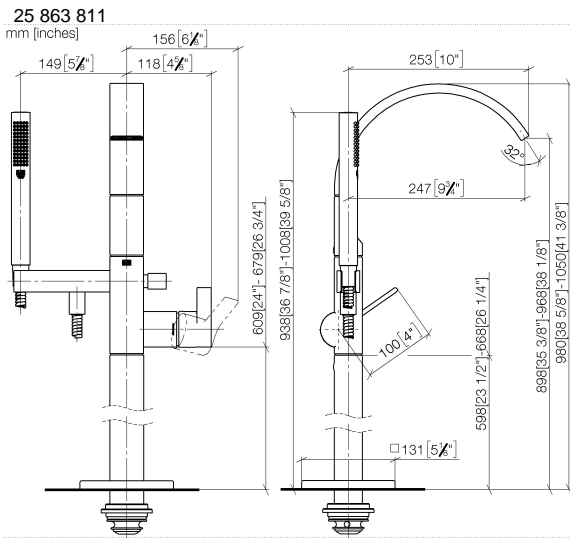

Flow rate chart